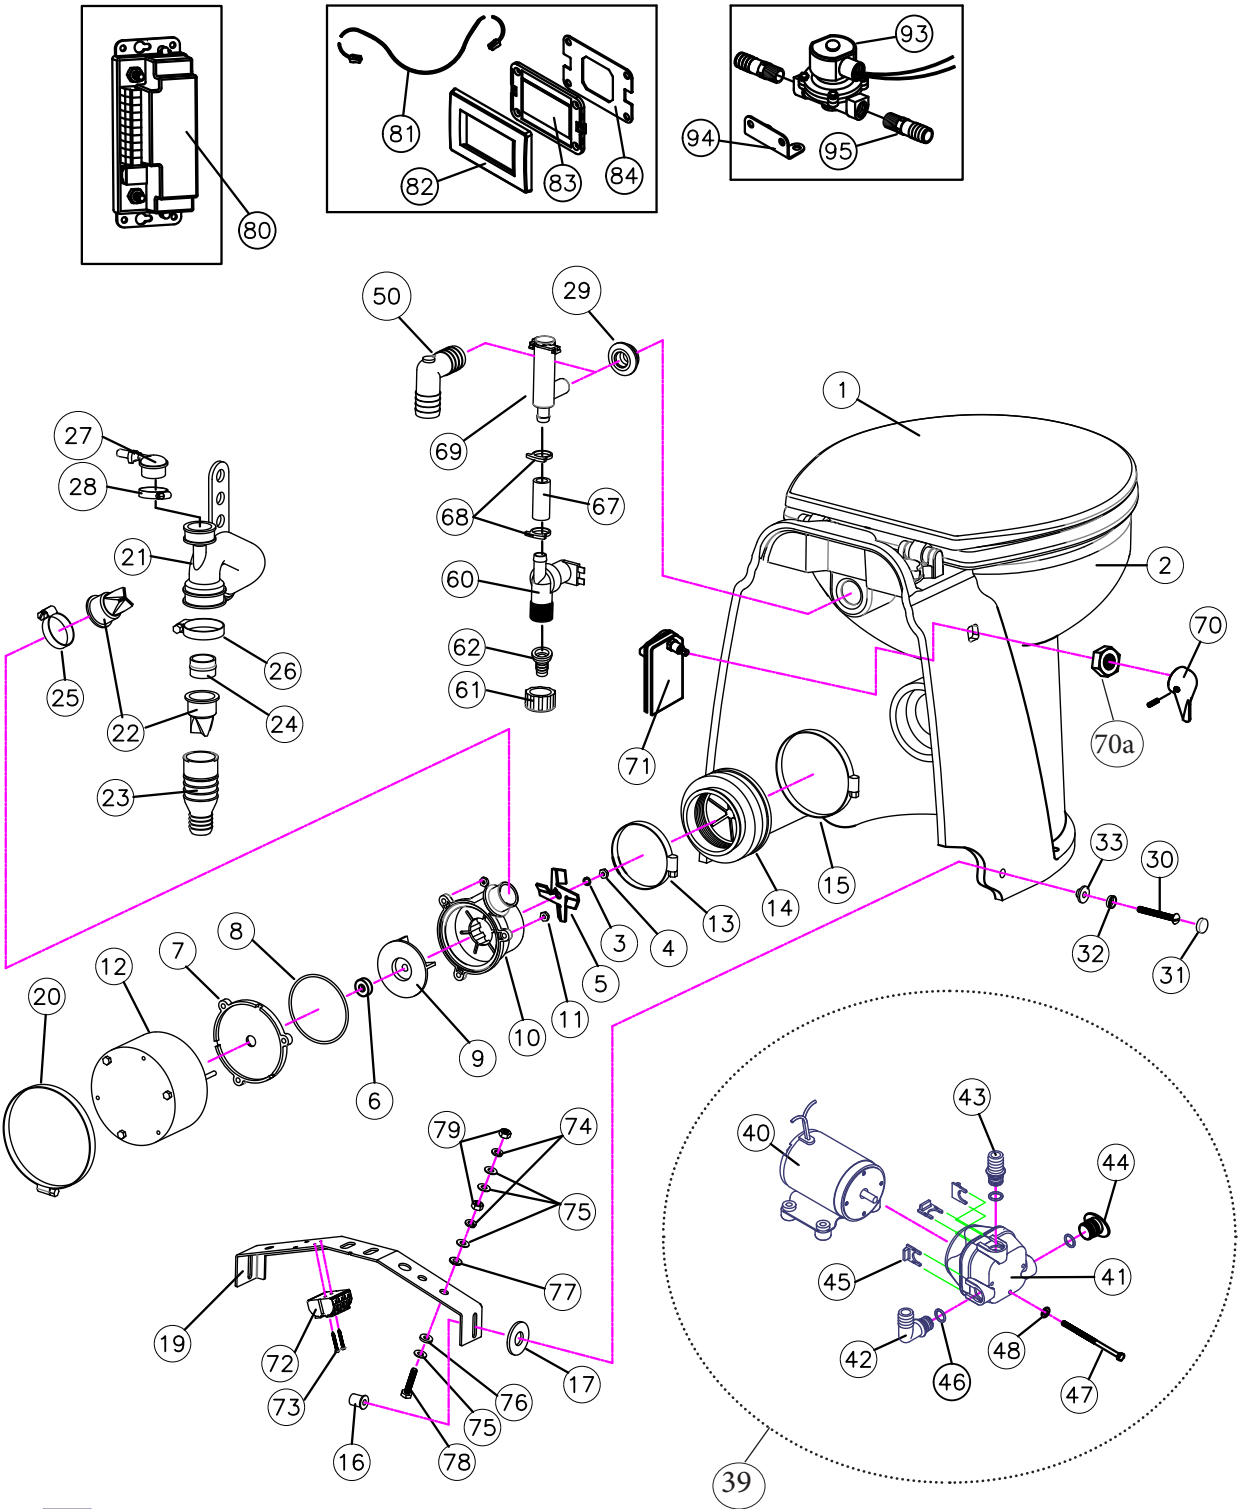

REMOTE INTAKE PUMP

39	166000	Complete Remote Pump 12 VDC
39	166100	Complete Remote Pump 24 VDC
40	166012A	Pump Motor 12 VDC
40	166024A	Pump Motor 24 VDC
41	162000W	Remote Intake Pump w/o Motor (includes parts 41 thru 48)
42	162405	3/4" Hose Barb 90° Fitting
43	162410	3/4" Hose Barb Sraight
44	162415	Plug Fitting
45	162420	Fitting Retaining Clip (3)
46	162425	O-Ring (3)
47	F162VT	Inlet Pump Mounting Bolt (4)
48	F144	#10 Washer SS Flat (4)
50	PLA26	Elbow Adapter 3/4 x 1/2

PRESSURIZED FRESH WATER UNITS

60	221351	Solenoid Valve 12 VDC
60	221352	Solenoid Valve 24VDC
61	221356	ME: Nut 3/4 BSP
62	221357	ME: Hose Adapt. Straight
67	221335	Hose, 1/2"
68	221340	Hose Clamps 1/2" (2)
69	221300	Vacuum Breaker Assembly

BOWL MOUNTED FLUSH HANDLE

70	AM665W	Handle SS W/Set Screw
70a	F104	Brass Panel Hex Nut
71	AV600W	Flush Control & Wire Harness
72	ETB3	Terminal Block 3 Poles
73	F108	Screw #4 x 7/8" (2)
74	HLWQB	1/4" Split Lock Washer (4)
75	M31	1/4" Brass Flat Washer (8)
76	31-722	Nylon Shoulder Washer (2)
77	F069	1/4" Fiber Washer (2)
78	HSB1	1/4-20 Brass Screw (2)
79	M30	1/4-20 Brass Nut

SMART TOILET CONTROL

STC Complete Smart Toilet Control Kit (12 & 24 VDC)

STCBL Complete Bluetooth Smart Toilet Control Kit (12 & 24 VDC)

80	STC548W	STC Circuit Board w/Enclosure (12 & 24 VDC)
80	STC566W	Bluetooth STC Circuit Board w/Enclosure (12 & 24 VDC)
81	STC545	Control Cable 7 ft
82	221524	Wall Switch Cover Plate (White)
82	221524A	Wall Switch Cover Plate (Almond)
83	STC543W	Wall Touch Panel w/Back Plate
N/S	STC564	Bluetooth Wall Touch Panel w/Back Plate
84	221525	Touch Panel Gasket

MULTIFUNCTION FLUSH PANEL (NOT SHOWN)

221600	Complete Multifunction Control Kit
221524	Wall switch plate
221601	Fill/Empty Switch
221602	Flush Switch
221603	Switch Actuator-Flush, Horizontal Panel
221604	Switch Actuator-Fill/Empty, Horizontal Panel
221605	Switch Actuator-Flush, Vertical Panel
221606	Switch Actuator-Fill/Empty, Vertical Panel

REPAIR/ REPLACE KITS

MERK	Discharge Pump Repair Kit (includes part #s 6, 8 and 22)
DIAPUMPRK	Intake Pump Repair Kit
AV30012	12 VDC Discharge Assembly (includes part #s 3 thru 12 and 21 thru 28)
AV30024	24 VDC Discharge Assembly (includes part #s 3 thru 12 and 21 thru 28)
162400	Fitting Kit (includes parts 42, 43, 44,45, 46)

PARTS NOT SHOWN

RTME12D	Power Converter for 120/240VAC UNIT
221170	Discharge Hose Strap
221335	Hose, 1/2 inch
221340	Hose Clamps, 1/2 inch
VCAP	Vinyl Cap (White) (2)
VCAPA	Vinyl Cap (Almond) (2)

OPTIONAL ACCESSORIES AVAILABLE FROM RARITAN

91	221147	1 1/2" Thru Wall Discharge Kit
92	221148	1" Thru Wall Discharge Kit
1PCP32	C.P. Cleans Potties, 32 OZ	
1PCHGAL	Cleans Hoses, Tanks and MSD (gal.)	
SFH	Sanitation Hose 1 1/2" (sold by foot)	
SFH1	Sanitation Hose 1" (sold by foot)	
163000	Raw Water Strainer	
190601	Fresh Water Strainer	

Atlantes Freedom Vortex Vac Exploded Parts View - Household

EXPLODED PARTS