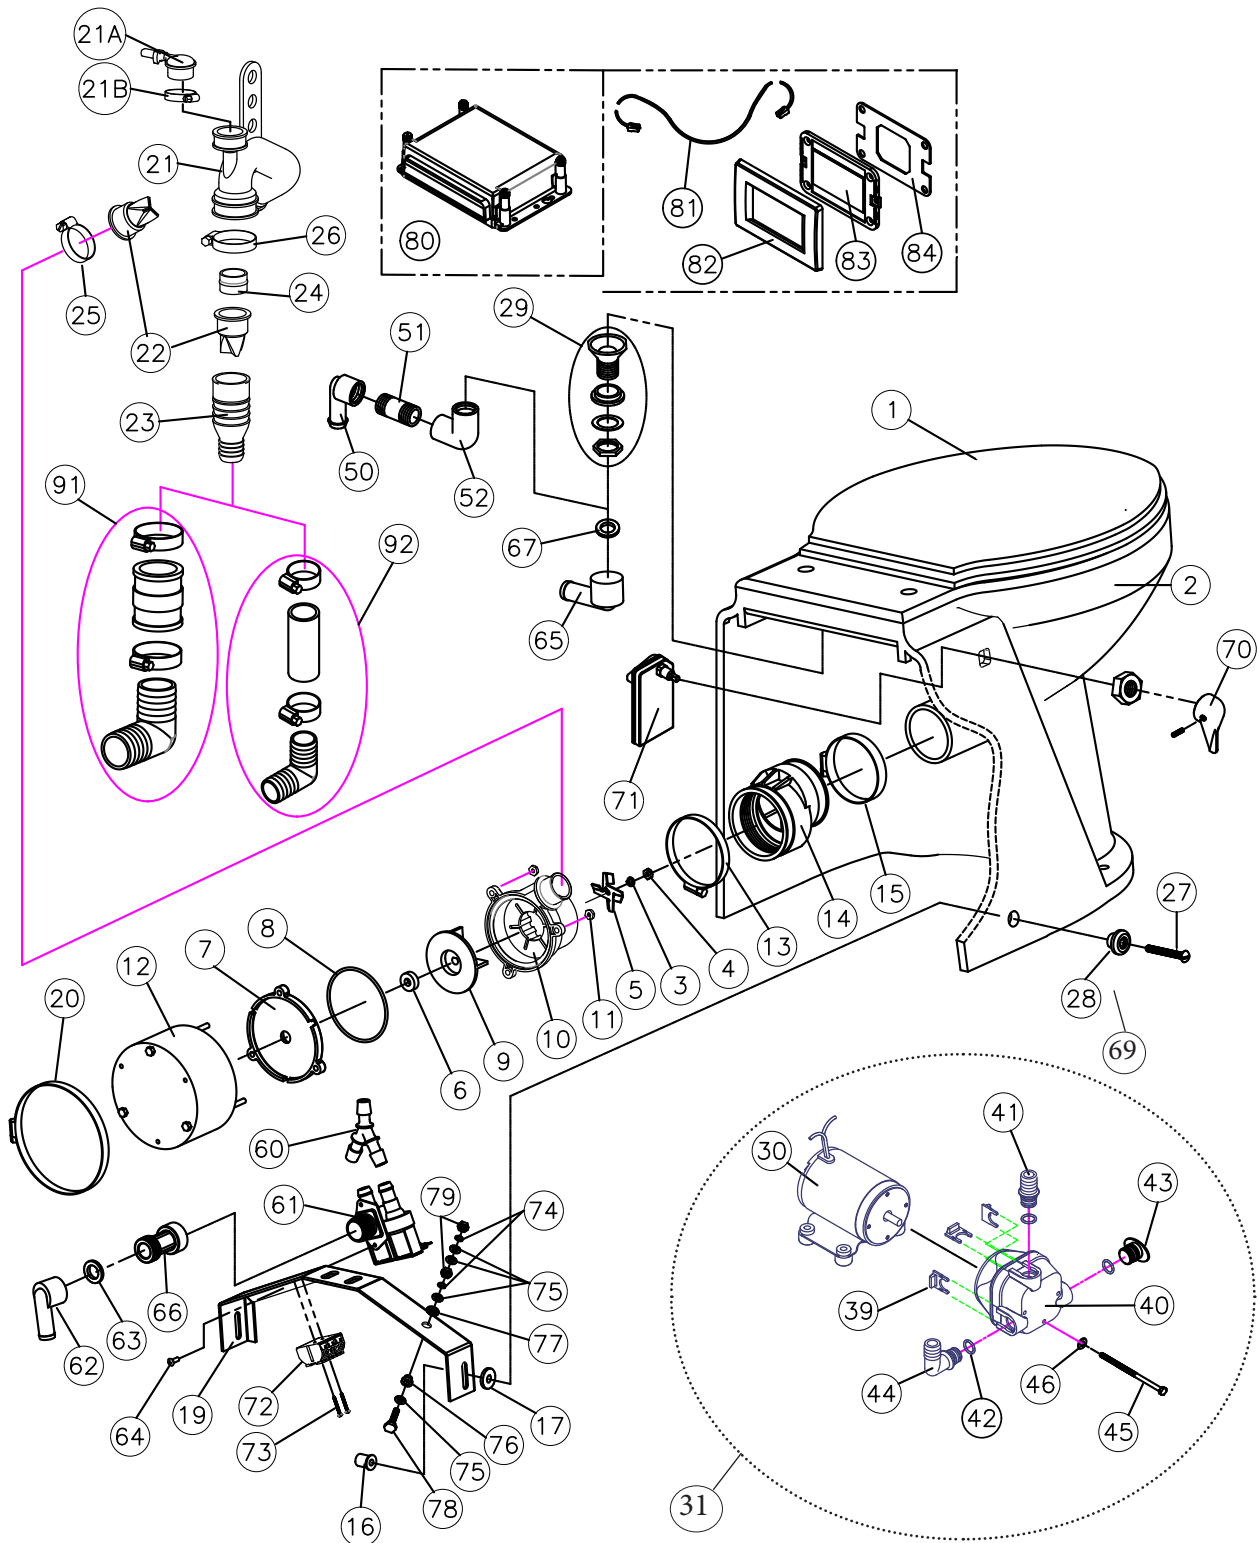

REMOTE INTAKE PUMP

30	166012A	Pump Motor 12 volt
30	166024A	Pump Motor 24 volt
31	166000	Complete Remote Pump 12 VDC
31	166100	Complete Remote Pump 24 VDC
39	162420	Fitting Clip (3)
40	162000W	Remote Intake Pump w/o Motor (includes parts 3, and 39 thru 46)
41	162410	3/4" Hose Barb Straight
42	162425	O-Ring (3)
43	162415	Plug Fitting
44	162405	3/4" Hose Barb 90° Fitting
45	F162VT	Inlet Pump Mounting Bolt (4)
46	F144	#10 Washer SS Flat (4)
50	1236E	Bowl Elbow
51	AM012	Nipple
52	AM011	Elbow

PRESSURIZED FRESH WATER UNITS

60	221362	Y Fitting
61	221353	Solenoid Valve 12VDC D90
61	221354	Solenoid Valve 24VDC D90
62	221358W	Inlet Adapter Assembly 90 Degrees
63	221361	Sealing Washer
64	F201	Screw: M4 x 10mm SS Phillips
65	PLA29	Elbow: 3/4 FPT x 1/2 Barbed
66	SF50W	SEA FRESH: CHECK VLV HG
67	221361	Sealing Washer

BOWL MOUNTED FLUSH HANDLE

69	F104	Brass Panel Hex Nut
70	AM665W	Handle SS W/Set Screw
71	AV600W	Flush Control & Wire Harness
72	ETB3	Terminal Block 3 Poles
73	F108	Screw #4 x 7/8" (2)
74	HLWQB	1/4" Split Lock Washer (4)
75	M31	1/4" Brass Flat Washer (8)
76	31-722	Nylon Shoulder Washer (2)
77	F069	1/4" Fiber Washer (2)
78	HSB1	1/4-20 Brass Screw (2)
79	M30	1/4-20 Brass Nut

SMART TOILET CONTROL

STC	Complete Smart Toilet Control Kit (12 & 24 VDC)	
STCBL	Complete Bluetooth STC Kit (12 & 24 VDC)	
80	STC548W	STC Circuit Board w/Enclosure (12 & 24 VDC)
80	STC566W	Bluetooth STC Circuit Board w/Enclosure (12 & 24 VDC)
81	STC545	Control Cable 7 ft
82	221524	Wall Switch Cover Plate (White)
82	221524A	Wall Switch Cover Plate (Almond)
83	STC543W	Touch Wall Panel w/Back Plate
N/S	STC564	Bluetooth Touch Wall Panel w/Back Plate
84	221525	Touch Panel Gasket

MULTIFUNCTION FLUSH PANEL (NOT SHOWN)

221600	Complete Multifunction Control Kit
221524	Wall switch plate
221601	Fill/Empty Switch
221602	Flush Switch
221603	Switch Actuator-Flush, Horizontal Panel
221604	Switch Actuator-Fill/Empty, Horizontal Panel
221605	Switch Actuator-Flush, Vertical Panel
221606	Switch Actuator-Fill/Empty, Vertical Panel

REPAIR/ REPLACE KITS

MERK	Discharge Pump Repair Kit (includes part #s 6, 8 and 22)
DIAPUMPRK	Intake Pump Repair Kit
2210012	12 VDC Discharge Assembly (includes part #s 3 thru 12 and 21 thru 26)
2210024	24 VDC Discharge Assembly (includes part #s 3 thru 12 and 21 thru 26)
162400	Fitting Kit (includes parts 39, 41, 42, 43, 44)

PARTS NOT SHOWN

RTME12D	Power Converter for 120/240VAC UNIT
221170	Discharge Hose Strap
221335	Hose, 1/2 inch
221340	Hose Clamps, 1/2 inch
F071	Nylon Shoulder Washer (2)
VCAP	Vinyl Cap (White) (2)
VCAPA	Vinyl Cap (Almond) (2)

OPTIONAL ACCESSORIES AVAILABLE FROM RARITAN

91	221147	1 1/2" Thru Wall Discharge Kit
92	221148	1" Thru Wall Discharge Kit
1PCP32	C.P. Cleans Potties, 32 OZ	
1PCHGAL	Cleans Hoses, Tanks and MSD (gal.)	
SFH	Sanitation Hose 1 1/2" (sold by foot)	
SFH1	Sanitation Hose 1" (sold by foot)	
163000	Raw Water Strainer	
190601	Fresh Water Strainer	

N/S Not Shown

Atlantes Freedom Vortex Vac Exploded Parts View - Elongated

EXPLODED PARTS