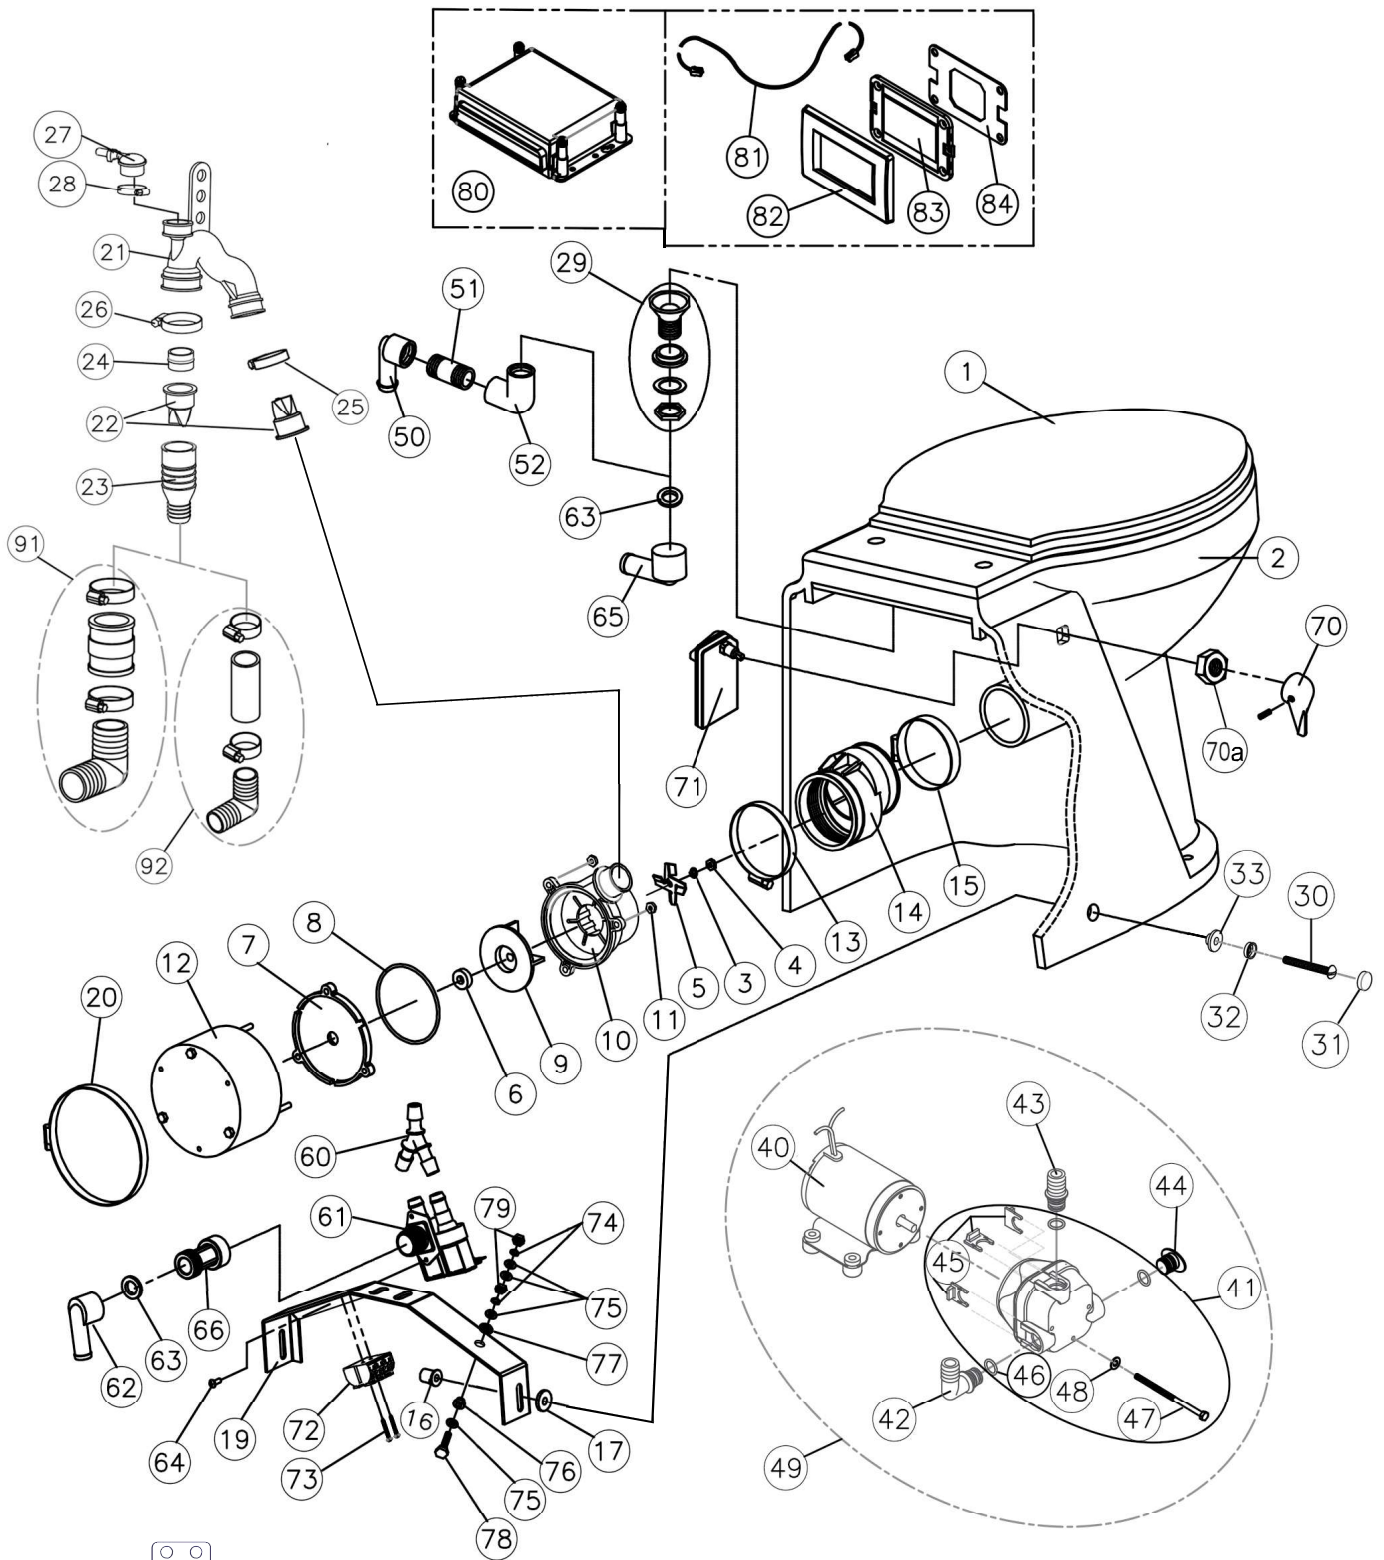

Item #	Part #	Description	BOWL MOUNTED FLUSH HANDLE		
1	241101SC	Seat & Cover Slow Close (White)	70	AM665W	Handle SS w/Set Screw
1	AL030ASC	Seat & Cover Slow Close (Bone)	70a	F104	Brass Panel Hex Nut
2	AL002W	Atlantes Bowl Elongated (White)	71	AV600W	Flush Control & Wire Harness
2	AL002AW	Atlantes Bowl Elongated (Bone)	72	ETB3	Terminal Block 3 Poles
3	M23A	#10 Lock Washer SS	73	F108	Screw #4 x 7/8" (2)
4	1108A	10-32 SS Nut	74	HLWQB	1/4" Split Lock Washer (4)
5	53145	Macerator Blade	75	M31	1/4" Brass Flat Washer (8)
6	31-102	Motor Shaft Seal	76	31-722	Nylon Shoulder Washer (2)
7	221110	Discharge Pump Seal Plate	77	F069	1/4" Fiber Washer (2)
8	221105	O-Ring	78	HSB1	1/4-20 Brass Screw (2)
9	161115	Impeller	79	M30	1/4-20 Brass Nut
10	221115	Discharge Pump Macerator Housing	SMART TOILET CONTROL		
11	31-114	Lock Nut 10-32 W/Nylon (3)	STC Complete Smart Toilet Control Kit (12 & 24 VDC)		
12	221012	Discharge Motor 12 VDC	STCBL Complete Bluetooth STC Kit (12 & 24 VDC)		
12	221024	Discharge Motor 24 VDC	80	STC548W	STC Circuit Board w/Enclosure (12 & 24 VDC)
13	221125	Bowl Throat Adapter Clamp-Pump	80	STC566W	Bluetooth STC Circuit Board w/Enclosure (12 & 24 VDC)
14	AM221120	Bowl Throat Adapter			
15	221126	Bowl Throat Adapter Clamp-Bowl	81	STC545	Control Cable 7 ft
16	F035	Well Nut (2)	82	221524	Wall Switch Cover Plate (White)
17	CH57	Rubber Slinger	82	221524A	Wall Switch Cover Plate (Bone)
19	AM021	Pump Mounting Bracket	83	STC543W	Touch Wall Panel w/Back Plate
20	221127	Discharge Motor Mounting Clamp	83	STC564	Bluetooth Touch Wall Panel w/Back and Gasket
21	221141W	Discharge Hose (includes 22-28)	84	221525	Touch Panel Gasket
22	221135W	Joker Valve (2) (includes 24)	MULTIFUNCTION FLUSH PANEL (NOT SHOWN)		
23	221145	Discharge Adapter Fitting	221600	Multifunction Flush Panel, White	
24	221146	Joker Valve Insert	221600B	Multifunction Flush Panel, Black	
25	221160	Discharge Hose Clamp (small)	221524	Wall Switch Plate, White	
26	221165	Discharge Hose Clamp (large)	221524B	Wall Switch Plate Black	
27	VLVE	Vent Valve Assembly	<u>Black / White</u>		
28	FC001A	Vent Valve Clamp	221601 / 221601W	Fill/Empty Switch	
29	1236AW	Spud Assembly w/ BLACK Seal	221602 / 221602W	Flush Switch	
29	1236AWR	Spud Assembly w/ RED Seal	221603 / 221603W	Switch Actuator-Flush, Horizontal Panel	
30	F089	Screw: 1/4-20 x 2" (2)	221604 / 221604W	Switch Actuator-Fill/Empty, Horizontal Panel	
31	F196	ME: Front Mounting Cap (2)	221605 / 221605W	Switch Actuator-Flush, Vertical Panel	
32	F195	Washer: Cup (2)	221606 / 221606W	Switch Actuator-Fill/Empty, Vertical Panel	
33	F071	Nylon Shoulder Washer (2)			
REMOTE RAW WATER PUMP			REPAIR/ REPLACE KITS		
40	166012A	Intake Pump Motor 12 VDC	MERK	Discharge Pump Repair Kit (includes 6, 8 and 22)	
40	166024A	Intake Pump Motor 24 VDC	DIAPUMPRK	Intake Pump Repair Kit	
41	162000W	Remote Intake Pump w/o Motor (includes 45 and 46)	2210012	12 VDC Discharge Assembly (includes 3-12 and 21-28)	
42	162405	3/4" Hose Barb 90° Fitting	2210024	24 VDC Discharge Assembly (includes 3-12 and 21-28)	
43	162410	3/4" Hose Barb Straight	162400	Fitting Kit (includes 42-44 and 46)	
44	162415	Plug Fitting	PARTS NOT SHOWN		
45	162420	Fitting Retaining Clip (3)	221335	Hose, 1/2"	
46	162425	O-Ring (3)	221340	Hose Clamps, 1/2"	
47	F162VT	Inlet Pump Mounting Bolt (4)	ADDITIONAL (OPTIONAL) ACCESSORIES AVAILABLE FROM RARITAN		
48	F144	#10 Washer SS Flat (4)	91	221147	1 1/2" [38 mm] Thru Wall Discharge Kit
49	166000	Complete Remote Pump 12 VDC	92	221148	1" [25 mm] Thru Wall Discharge Kit
49	166100	Complete Remote Pump 24 VDC	1PCP32	C.P. Cleans Potties, 32 oz	
50	1236E	Elbow Adapter 3/4 FPT x 3/4 Barb	1PCHGAL	Cleans Hoses, Tanks and MSD (gallon)	
51	AM012	Elbow, 3/4, 90°	1PKO32	Kills Odors, 32 oz	
52	AM011	Nipple, 3/4 x 2" PVC	KO2	Deodorant System (Raw water models)	
PRESSURIZED FRESH WATER UNITS			SFH	Sanitation Hose 1 1/2" [38 mm] (sold by foot)	
60	221362	Y Fitting	SFH1	Sanitation Hose 1" [25 mm] (sold by foot)	
61	221353	Solenoid Valve 12 VDC D90	163000	In-Line Strainer	
61	221354	Solenoid Valve 24 VDC D90	190601	Fresh Water Strainer	
62	221358W	Inlet Adapter Assembly 90 Degrees	RTME12D	Power Converter for 120/240 VAC	
63	221361	Sealing Washer	STCTSA	Holding Tank Full Sensor (Stick on) For use with STC Flush Control	
64	F201	Screw: M4 x 10mm SS Phillips	STCFL	Holding Tank Full Sensor (Float Switch) For use with STC Flush Control	
65	PLA29	Elbow: 3/4 FPT x 1/2 Barbed			
66	SF50W	Sea/Fresh: Check Valve HG			

Atlantes Freedom with Vortex Vac Exploded Parts View - Elongated

Optional
In-Line Strainer
Part 163000